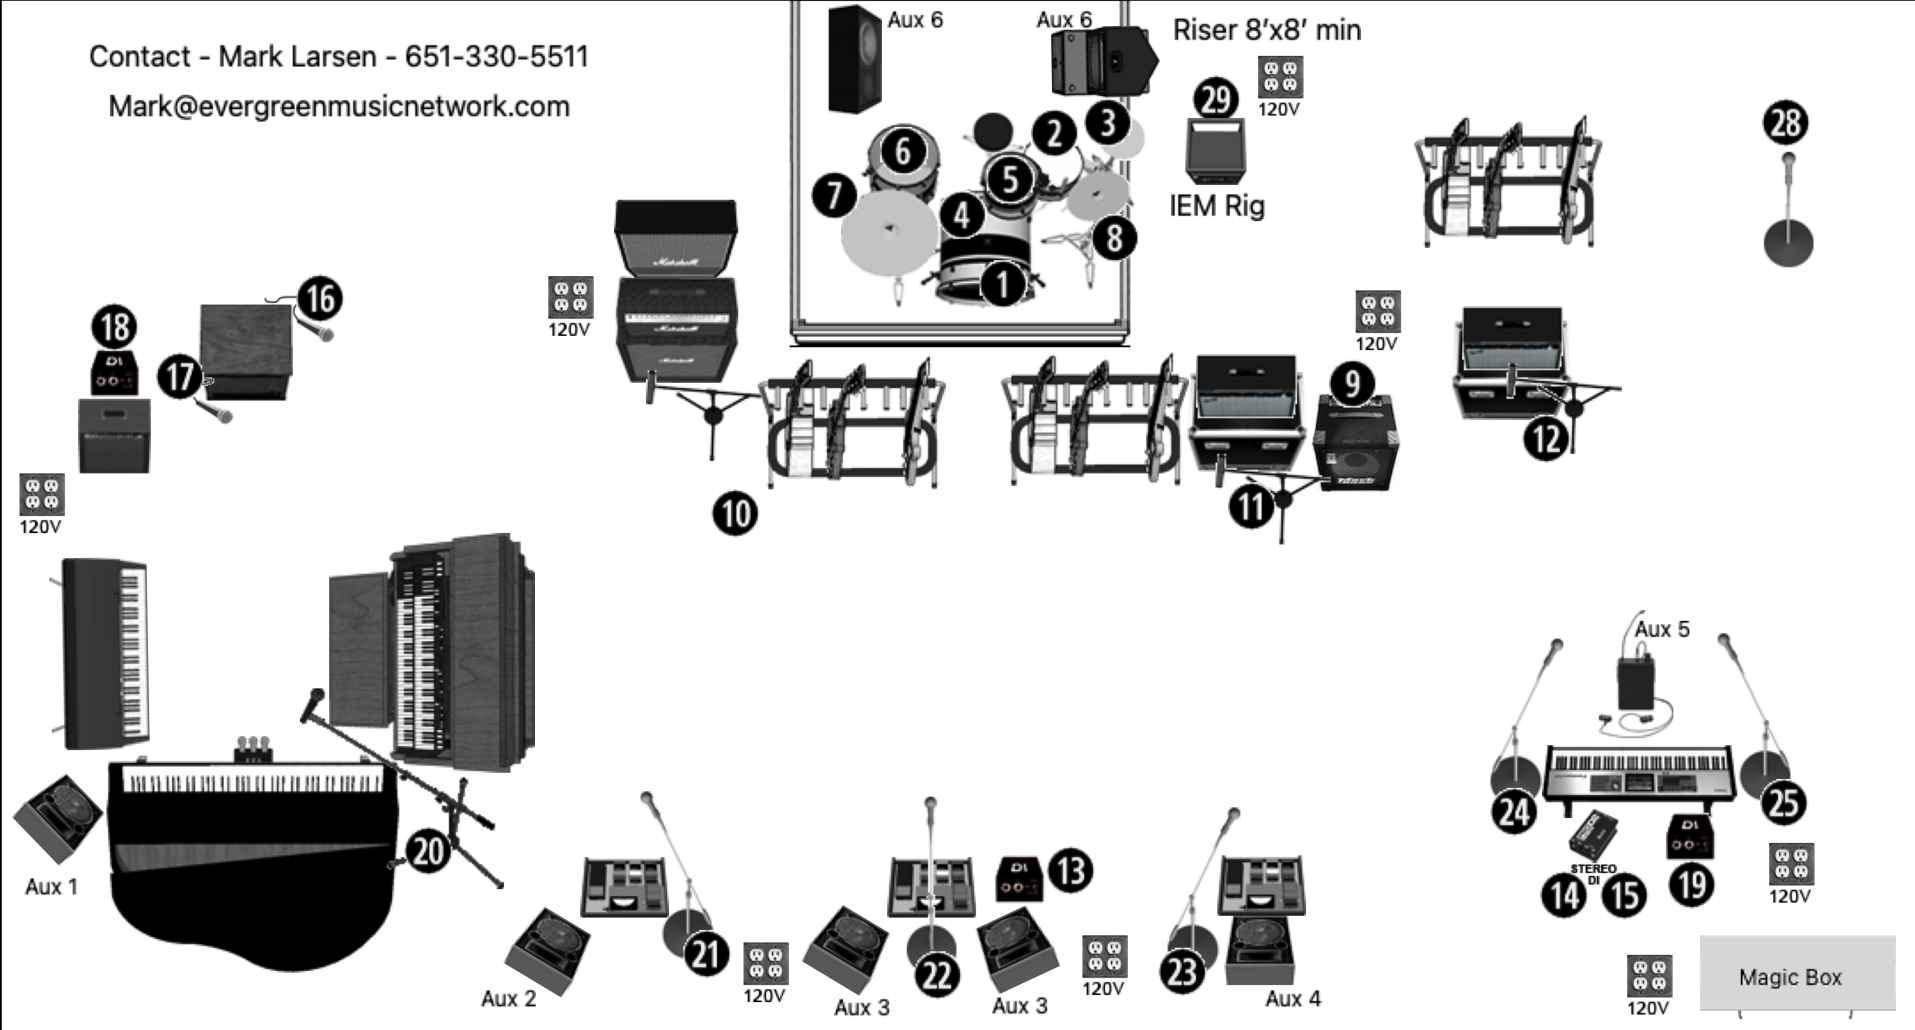

Contact - Mark Larsen - 651-330-5511

Mark@evergreenmusicnetwork.com

1. Kick	Beta 91a	9. Bass	DI-pedal	17. Leslie Btm	sm57	25. Harp	sm58	What you will need: 2 - Di boxes 6 - Vocal Boom Stands 1 - straight stand for stage TB 2 - HH mic stands 2 - short stands/ambient mics 6 - powered wedges ALL XLR Cabling	Contact - Mark Larsen 651-330-5511  Vocal Priority Vox 3, Vox 5, Vox 2, Vox 4, Vox 1  Rev. 2-19-2024
2. Snare	e604	10. Gtr L	e609	18. Keys 1 - SR	DI-provided	26. Acc Piano	Condenser		
3. Hi Hat	dynamic	11. Gtr C	e609	19. Keys 2 - SL	DI	27.			
4. Hat 2	dynamic	12. Gtr R	e609	20. Vox 1 USR	sm58	28. Stage TB	58 w/switch		
5. Tom 1	e604	13. AccGtr 1	DI	21. Vox 2 SR	sm58	29. Prod TB	From FoH		
6. Tom 2	e604	14. AccGtr2	DI-provided	22. Vox 3 CS	sm58				
7. OvHd L	condenser	15. Mandolin	DI-provided	23. Vox 4 SL	sm58				
8. OvHd R	condenser	16. Leslie Top	SM 57	24. Vox 5 USL	sm58				